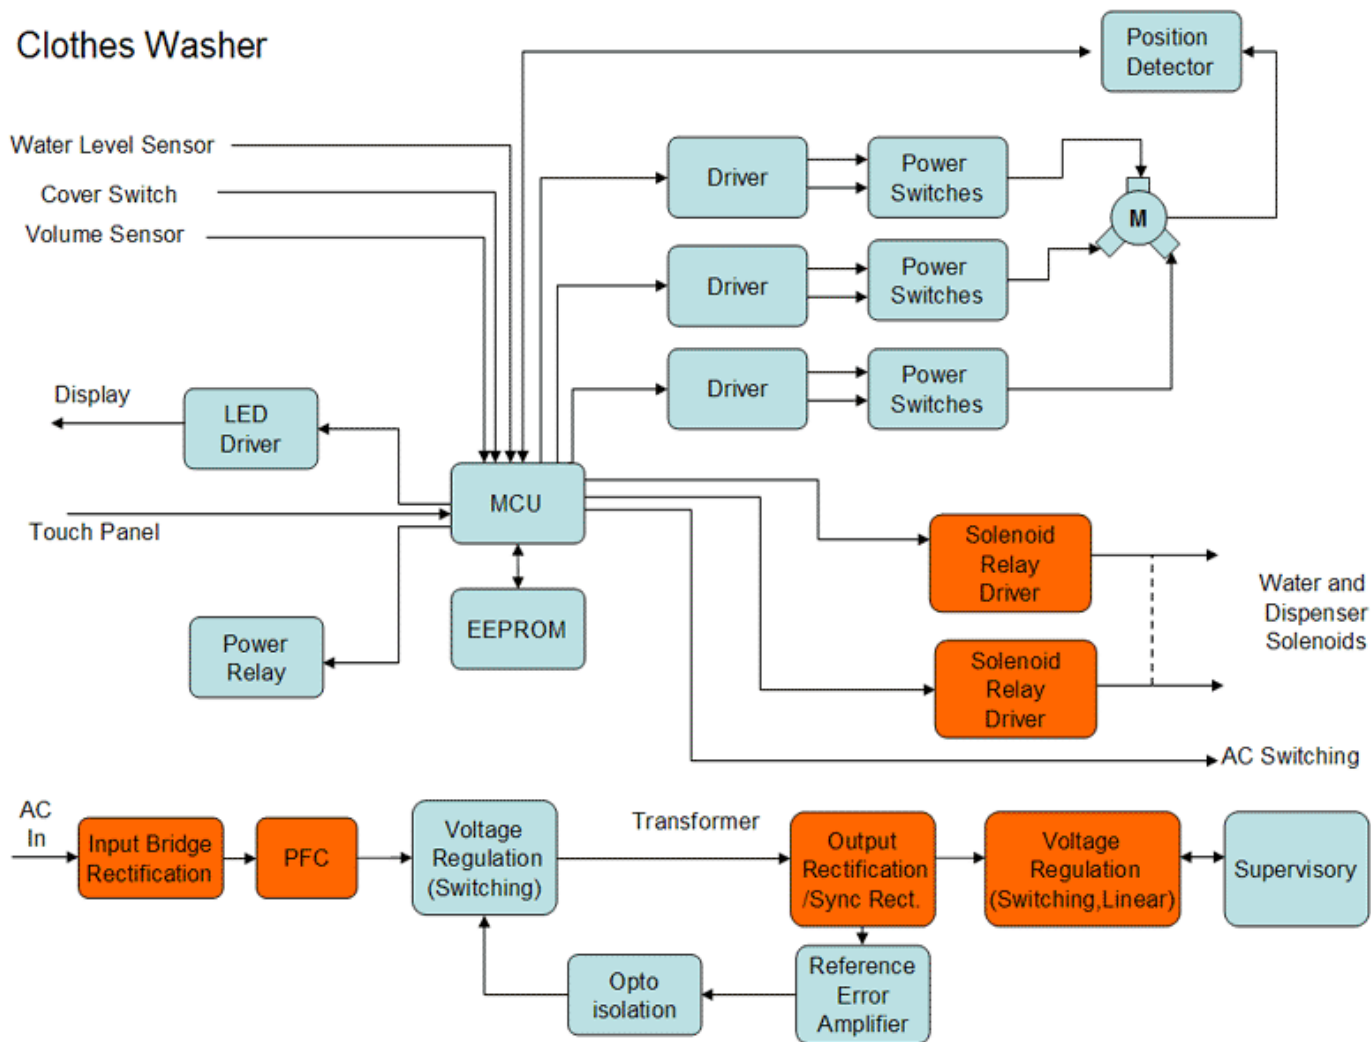

Clothes Washer

Solenoid Relay Driver: MUR160

MUR480

MUR160GP

Input Bridge Rectification: 1N4007

1N4007GP

1N5408

1N5408GP